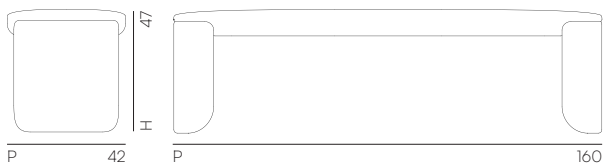

SCHEDA TECNICA  
TECHNICAL DATA  
FICHE TECHNIQUE  
TECHNISCHE DATEN

PETAL  
design marco zito

1460 XI

1460 XI

Panca imbottita in tessuto o pelle.

Bench fully upholstered in fabric or leather.

Banc rembourré en tissu ou cuir.