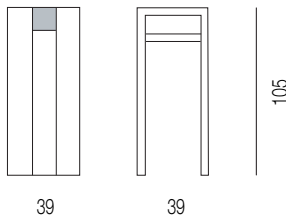

2876 ritz panca

2875 ritz colonna