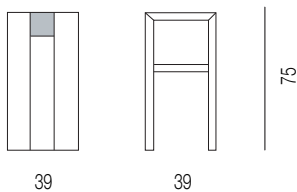

2874 ritz colonna

2874

Colonna in rovere, naturale, tinto o laccato opaco con corsia centrale in vetro trasparente.

Column with frame in oakwood, natural, stained or matt lacquered finish and central insert in transparent glass.

Colonne en chêne, naturel, teinté ou laqué mat avec pièce centrale en verre transparent.

Säule aus Eiche, natur, gebeizt oder matt lackiert mit mit zentraler transparenter Glaseinlage.