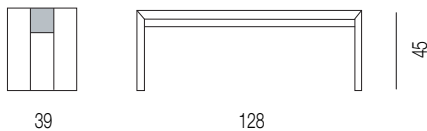

SCHEDA TECNICA
TECHNICAL DATA
FICHE TECHNIQUE
TECHNISCHE DATEN

RITZ
design ennio arosio

2873 ritz colonna

2873

Colonna in rovere, naturale, tinto o laccato opaco con corsia centrale in vetro trasparente.

Column with frame in oakwood, natural, stained or matt lacquered finish and central insert in transparent glass.

Colonne en chêne, naturel, teinté ou laqué mat avec pièce centrale en verre transparent.

Säule aus Eiche, natur, gebeizt oder matt lackiert mit mit zentraler transparenter Glaseinlage.

2874

Colonna in rovere, naturale, tinto o laccato opaco con corsia centrale in vetro trasparente.

Column with frame in oakwood, natural, stained or matt lacquered finish and central insert in transparent glass.

Colonne en chêne, naturel, teinté ou laqué mat avec pièce centrale en verre transparent.

Säule aus Eiche, natur, gebeizt oder matt lackiert mit mit zentraler transparenter Glaseinlage.

2875

Colonna in rovere, naturale, tinto o laccato opaco con corsia centrale in vetro trasparente.

Column with frame in oakwood, natural, stained or matt lacquered finish and central insert in transparent glass.

Colonne en chêne, naturel, teinté ou laqué mat avec pièce centrale en verre transparent.

Säule aus Eiche, natur, gebeizt oder matt lackiert mit mit zentraler transparenter Glaseinlage.

2876

Panca in rovere, naturale, tinto o laccato opaco con corsia centrale in vetro trasparente.

Bench with frame in oakwood, natural, stained or matt lacquered finish and central insert in transparent glass.

Banquette en chêne, naturel, teinté ou laqué mat avec pièce centrale en verre transparent.

Bank aus Eiche, natur, gebeizt oder matt lackiert mit mit zentraler transparenter Glaseinlage.